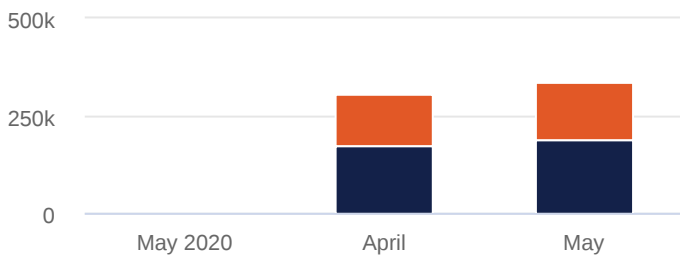

● new visitors ● repeat visitors