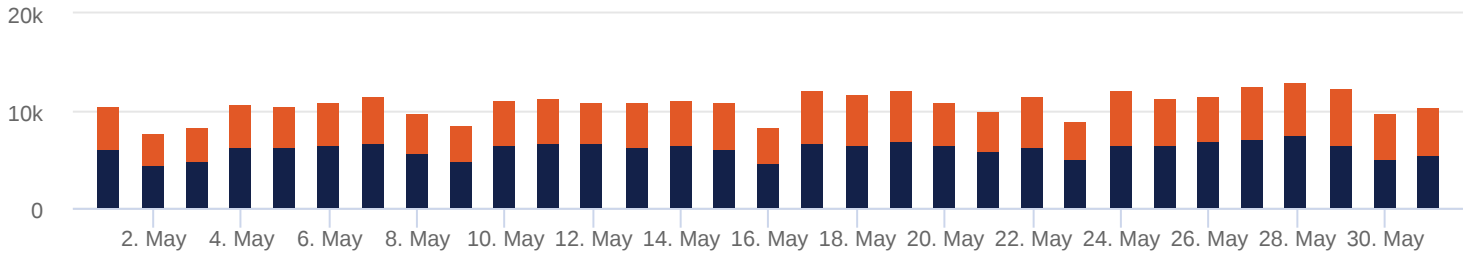

GEO-Sense Footfall Headline Report

Slough

May 2021

335852

Total visits this period

footfall is
10.4%
up based on last
month

10834

Average visitors per day

Overall footfall statistics

● new visitors ● repeat visitors