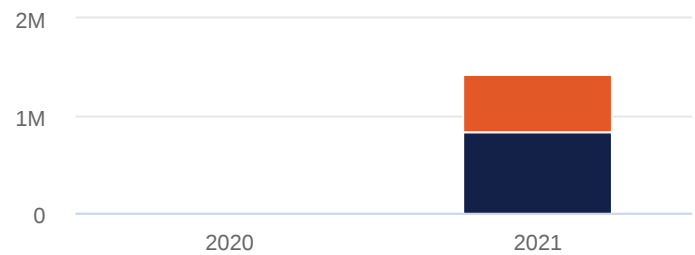

### 335852

Total visits this period

footfall is  
**10.4%**  
up based on last  
month

### 10834

Average visitors per day

### Overall footfall statistics

● new visitors ● repeat visitors

● new visitors ● repeat visitors

● new visitors ● repeat visitors

### Headlines

- The change in footfall compared to the previous month is a **10.4%** increase
- The total number of visitors was **335852** of which **190795** (57%) have visited previously and **145057** (43%) were new
- The average number of visitors per day has increased by **19.01%** based on the year to date average
- Footfall for the year to date has increased by **100%** (1428217) based on the same period last year
- The busiest zone during May was the **Brunel Way - Taxi Rank (2)** with **109592** visitors, **32.63%** of the total venue visitors