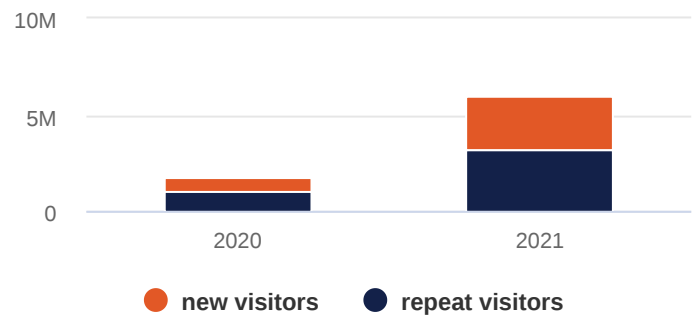

GEO-Sense Footfall Headline Report

Slough

December 2021

544466

Total visits this period

footfall is
-11.21%
down based
on last
month

17564

Average visitors per day

Overall footfall statistics

Headlines

- The change in footfall compared to the previous month is a **-11.21%** increase
- The total number of visitors was **544466** of which **250168** (46%) have visited previously and **294298** (54%) were new
- The average number of visitors per day has increased by **8.3%** based on the year to date average
- Footfall for the year to date has increased by **56.4%** (3361872) based on the same period last year
- The busiest zone during December was the **Brunel Way - Taxi Rank (2)** with **178492** visitors, **32.78%** of the total venue visitors

Busiest Days

- The busiest day this month was **Monday 13th** with **20973**, 4% of the total of which **11636** (55%) were new visitors
- During this day the busiest time was between **16:00 and 17:00**
- Average Dwell for the day was **166** minutes