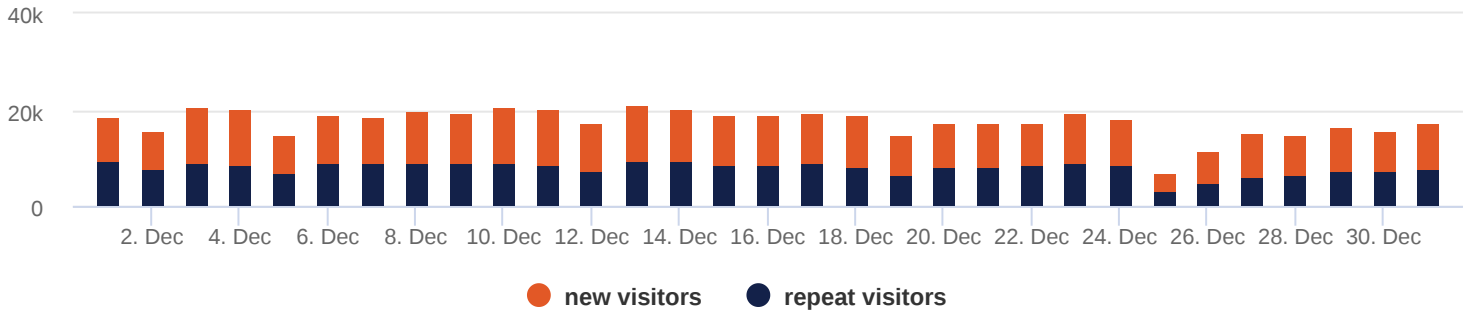

GEO-Sense Footfall Headline Report

Slough

December 2021

544466

Total visits this period

footfall is
-11.21%
down based
on last
month

17564

Average visitors per day

Overall footfall statistics

Headlines

- The change in footfall compared to the previous month is a **-11.21%** increase
- The total number of visitors was **544466** of which **250168** (46%) have visited previously and **294298** (54%) were new
- The average number of visitors per day has increased by **8.3%** based on the year to date average
- Footfall for the year to date has increased by **56.4%** (3361872) based on the same period last year
- The busiest zone during December was the **Brunel Way - Taxi Rank (2)** with **178492** visitors, **32.78%** of the total venue visitors

Busiest Days

- The busiest day this month was **Monday 13th** with **20973**, 4% of the total of which **11636** (55%) were new visitors
- During this day the busiest time was between **16:00 and 17:00**
- Average Dwell for the day was **166** minutes