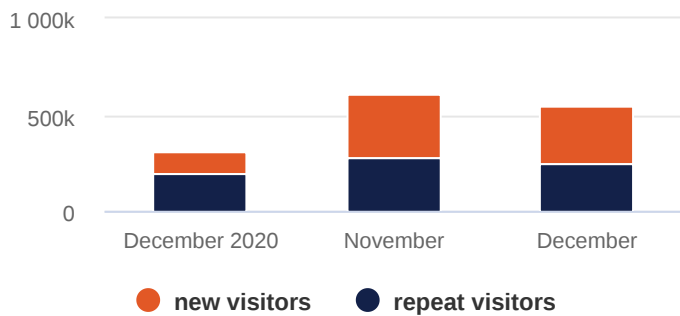

GEO-Sense Footfall Headline Report

Slough

December 2021

544466

Total visits this period

footfall is
-11.21%
down based
on last
month

17564

Average visitors per day

Overall footfall statistics

Headlines

- The change in footfall compared to the previous month is a **-11.21%** increase
- The total number of visitors was **544466** of which **250168** (46%) have visited previously and **294298** (54%) were new
- The average number of visitors per day has increased by **8.3%** based on the year to date average
- Footfall for the year to date has increased by **56.4%** (3361872) based on the same period last year
- The busiest zone during December was the **Brunel Way - Taxi Rank (2)** with **178492** visitors, **32.78%** of the total venue visitors

Busiest Days

- The busiest day this month was **Monday 13th** with **20973**, 4% of the total of which **11636** (55%) were new visitors
- During this day the busiest time was between **16:00 and 17:00**
- Average Dwell for the day was **166** minutes